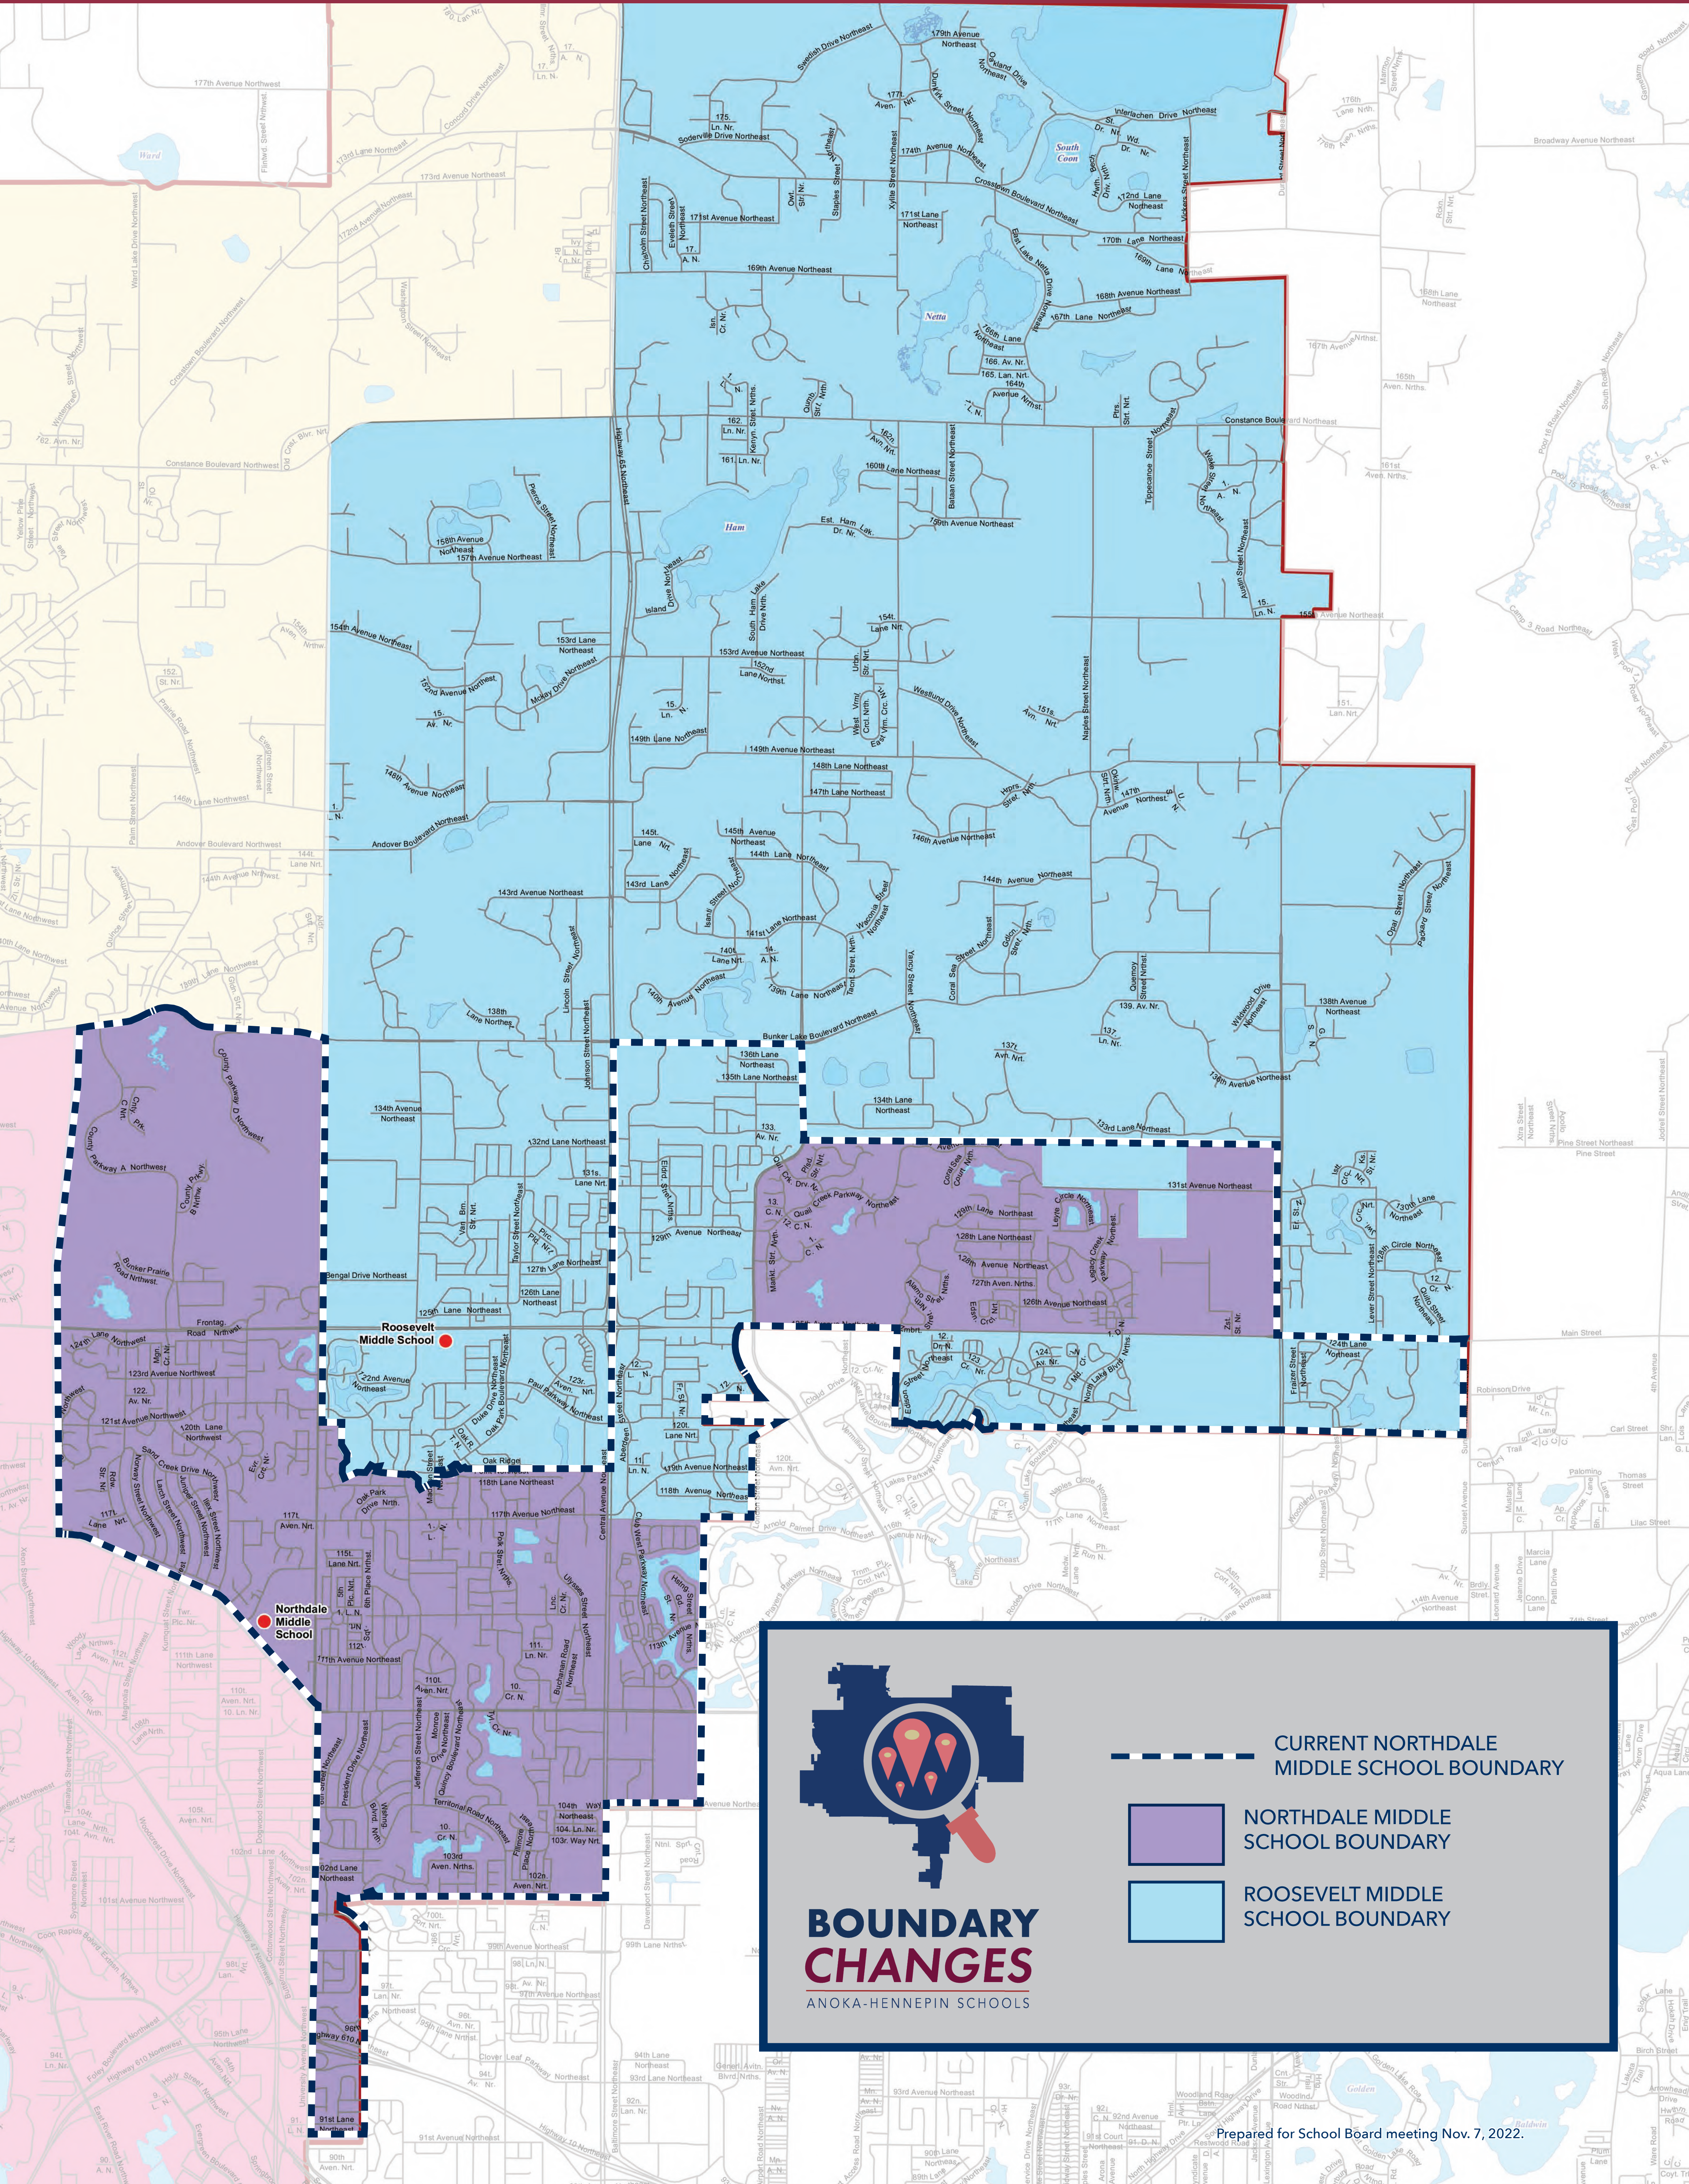

ANOKA-HENNEPIN SCHOOL DISTRICT

Northdale and Roosevelt Middle School enrollment area

PROPOSED ENROLLMENT AREA

BOUNDARY CHANGES
ANOKA-HENNEPIN SCHOOLS

- CURRENT NORTDALE MIDDLE SCHOOL BOUNDARY
- NORTDALE MIDDLE SCHOOL BOUNDARY
- ROOSEVELT MIDDLE SCHOOL BOUNDARY